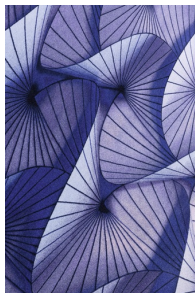

Serpentine Carpet

FRONT

The Serpentine Carpet by Front results from playing and bending paper. They created organic and twisted shapes resembling a serpentine swirl. The continuous flow of the material happens naturally. It seems to come together in a mathematical way. The colour gradient and shadow play create the illusion of a three-dimensional pattern.

Detailing

The Serpentine Carpet shows the versatility of a single piece of paper. Proof that inspiration can come from anywhere.

Colours

Amber Red

Dark Green

Green Yellow

Warm Blue

Serpentine Carpet / Rectangular 200x300